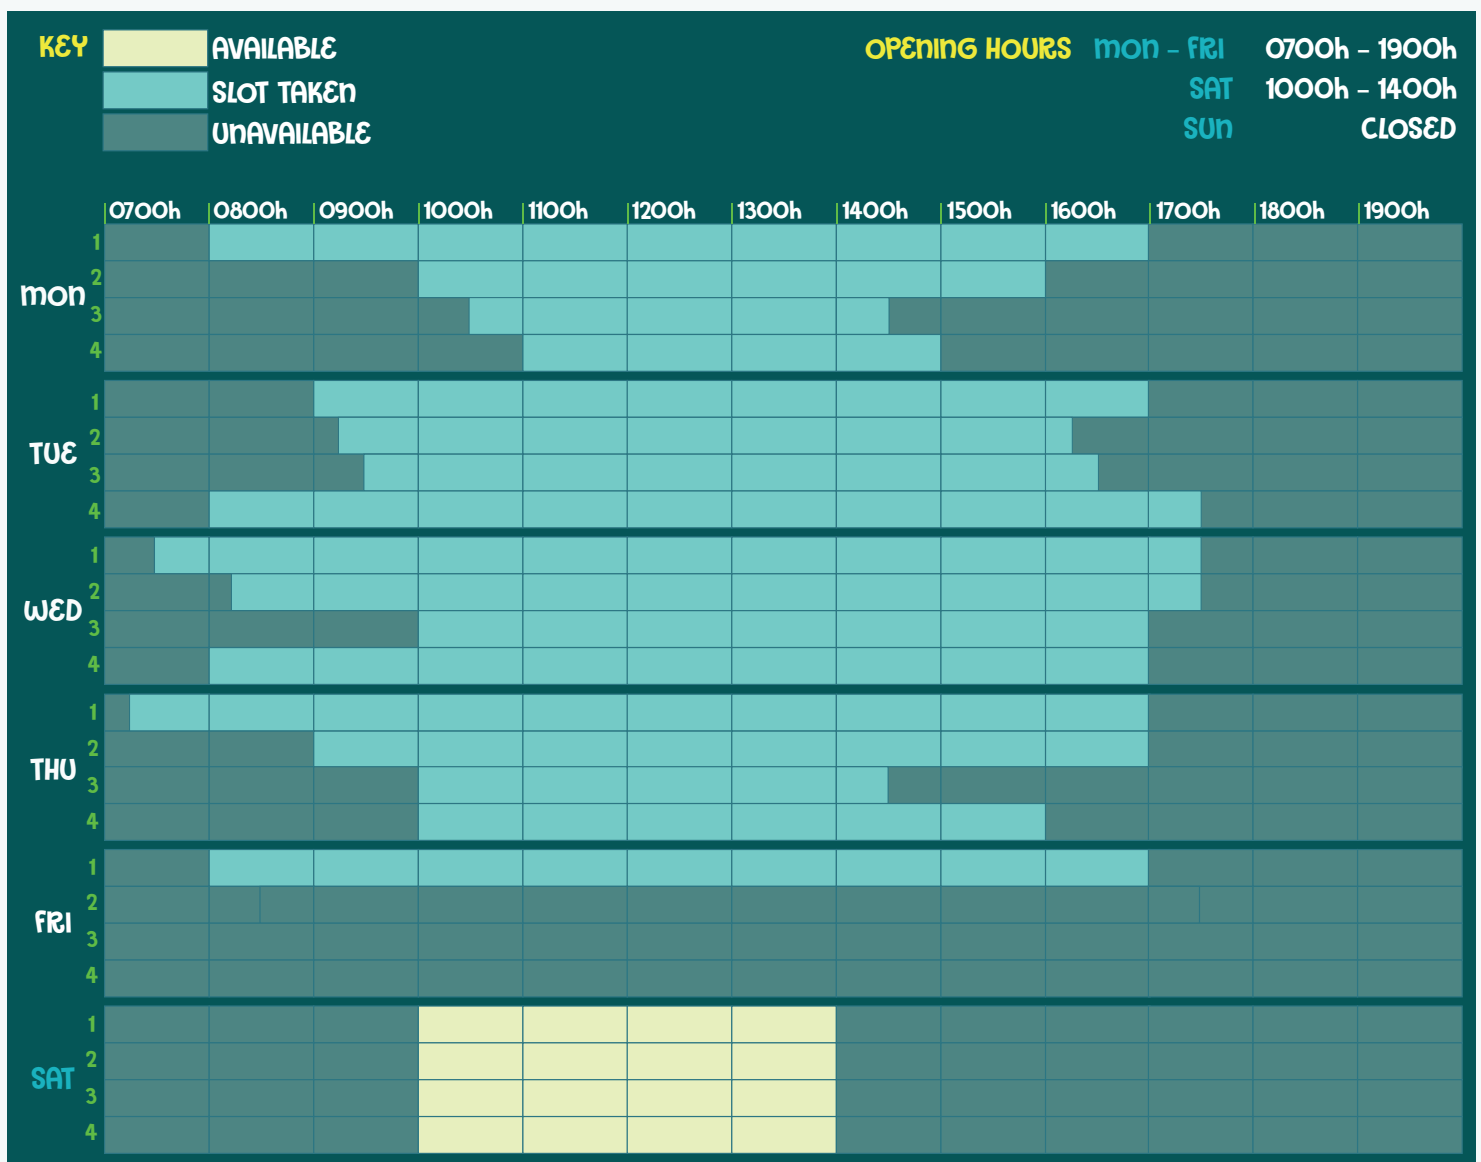

Day Care Availability

Last updated - 25 Jan 2024

Pawfolk Ltd, Cobweb Cottage,
Scott's Corner, Panxworth, NR13 6JF
Pet Accessories • Pet Boarding • Pet Daycare

CURRENT AVAILABILITY

IMPORTANT - Please keep to your agreed timeslot, and notify me if you are running late (or even early), so that I can make sure the wolfpack is under control before you arrive. Surprise visits will cause chaos!