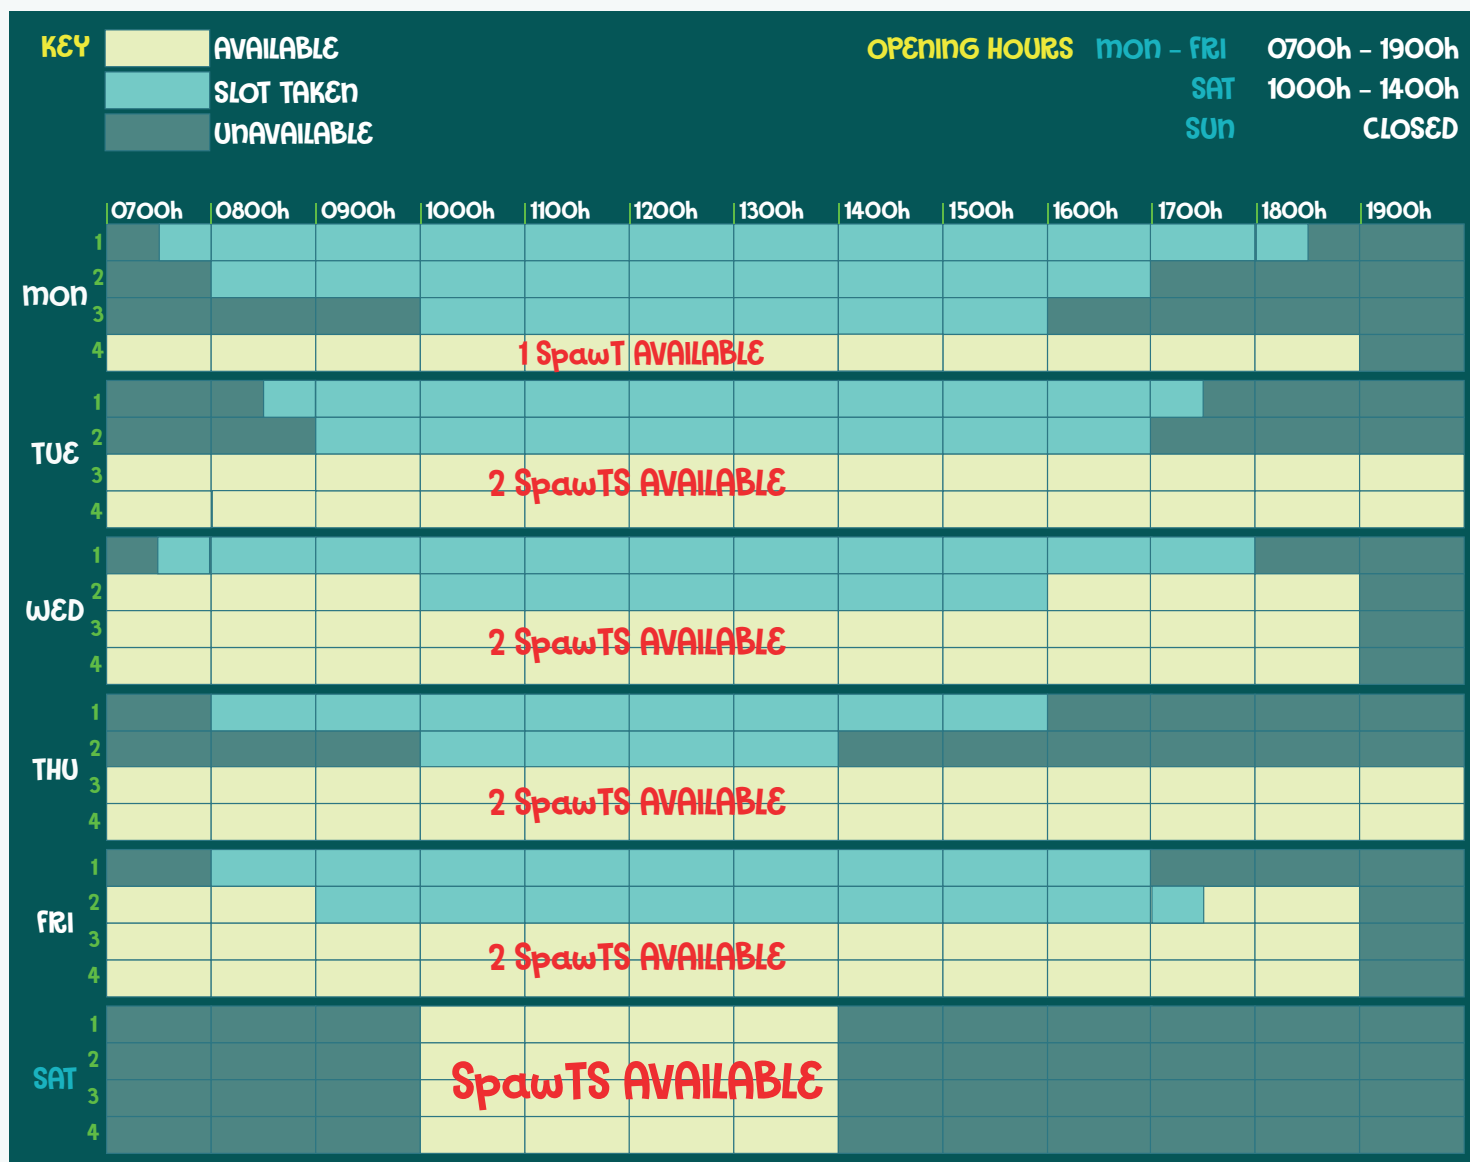

## CURRENT AVAILABILITY

IMPORTANT - Please keep to your agreed timeslot, and notify me if you are running late (or even early), so that I can make sure the wolfpack is under control before you arrive. Surprise visits will cause chaos!